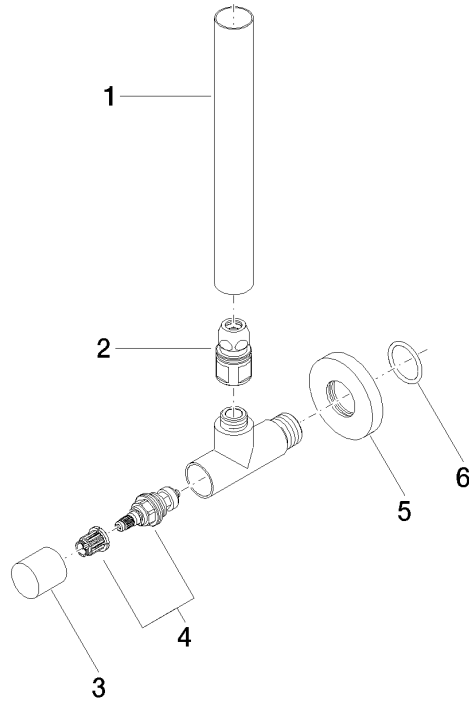

## Angle valve - Platinum

22 901 979

- rosette Ø 55 mm
- hose covering 200mm, for shortening
- WRAS 2205004

	Platinum	22 901 979-08
	Chrome	22 901 979-00
	Brushed Platinum	22 901 979-06
	Durabress (23kt Gold)	22 901 979-09
	Dark Chrome	22 901 979-19
	Brushed Durabress (23kt Gold)	22 901 979-28
	Matte Black	22 901 979-33
	Brushed Champagne (22kt Gold)	22 901 979-46
	Champagne (22kt Gold)	22 901 979-47
	Brushed Chrome	22 901 979-93
	Brushed Dark Platinum	22 901 979-99

## Angle valve - Platinum

---

22 901 979

mm [inches]

## Angle valve - Platinum

22 901 979

Parts for other finishes can be found here: [Chrome](#)

### Spare parts list

No.	Item Number	Name	Quantity used	Delivery time
1	09 28 22 020-08	pipe	1	40
2	90 24 03 276 00 90	conversion kit	1	2
3	09 20 22 001-08	handle	1	40
4	90 90 03 006 00 90	top	1	2
5	09 27 22 015-08	rosette	1	40
6	09 14 10 093 90	seal	1	2